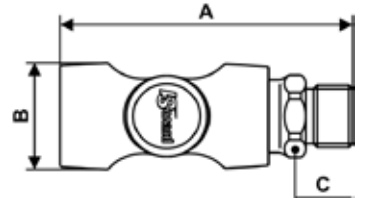

PREVOS1 SAFETY QUICK COUPLINGS 1/4» INDUSTRIAL PROFILE PLATE

Male coupler on plate

Profile : ISO 6150B

Min/max operating pressure	Flow rate at 87 psi	ID passage	Temperature min/max
29 / 174 psi	29 CFM	1/4"	5 / 158 °F

Part number	Male thread	Net weight (Kg)
ISI 061251CP	NPT1/4	0,119
ISI 061252CP	NPT3/8	0,122
ISI 061253CP	NPT1/2	0,144